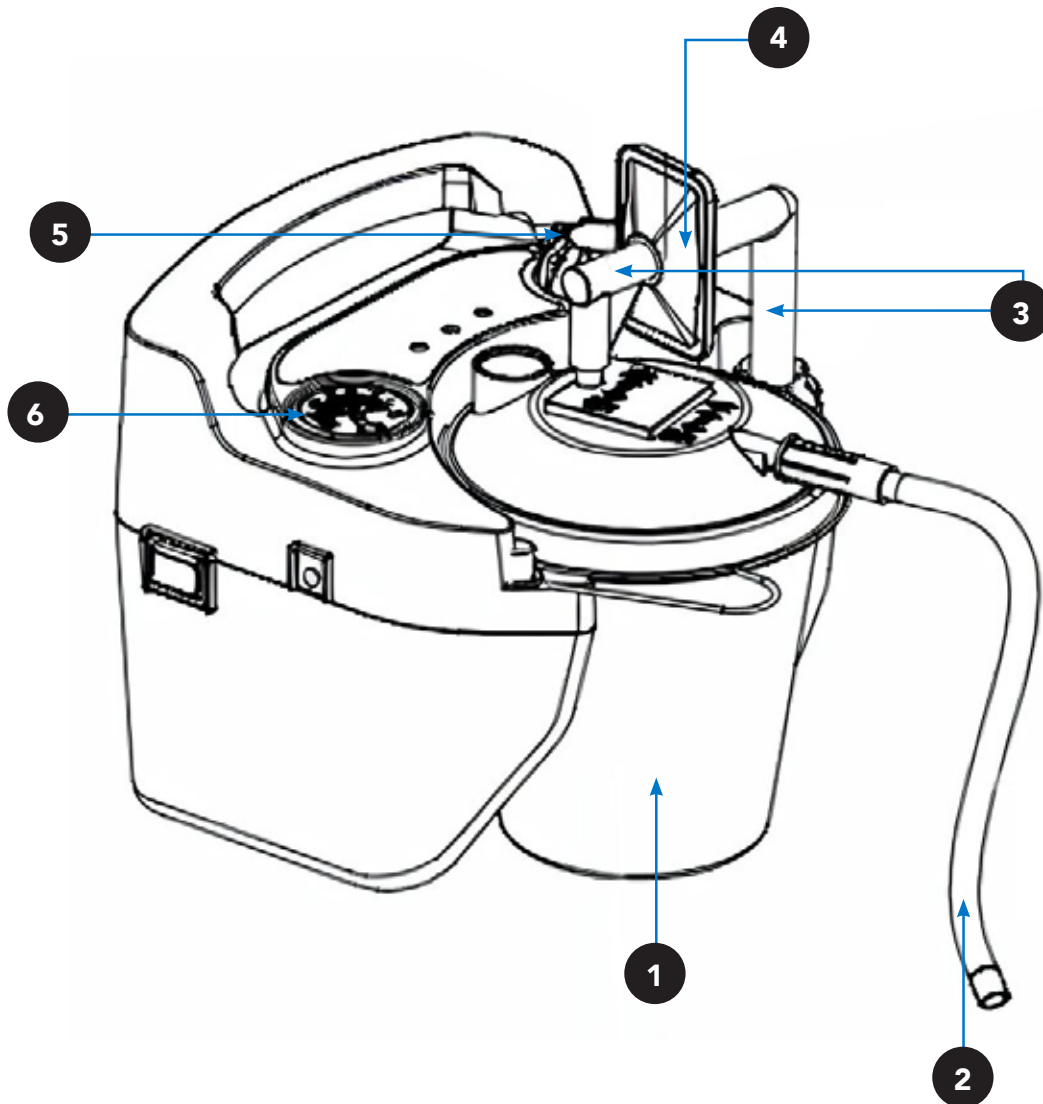

ASP-ROSP | ROSCOE ASPIRATOR

ASP-ROSP PARTS

Fig.	Description	Part No.
1	Bemis 800cc Suction Canister & LID	1160B-1
2	6' Suction Tubing	55N56A
3	Elbow Tubing Assembly for ASP-ROSP	X1PASP01
4	Bacteria Filter for ASP-ROSP	X1PASP03
5	Replacement Knob	X1PASP07
6	Replacement Gauge	X1PASP06
7	Power Supply for ASP-ROS (Not Pictured)	X1PASP02
8	Replacement Battery (Not Pictured)	X1PASP04
9	Replacement Bag (Not Pictured)	X1PASP05
10	Suction Kit (Includes Canister, Tubing, Elbow Assembly, and Bacteria Filter)	ASP-KIT